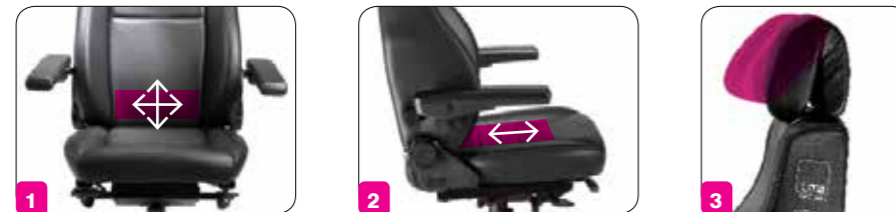

bma Secur24

Inspired from head to toe

Thanks to its sturdiness and high level of comfort, the Secur24 Basic and Exclusive are the ideal chairs for 24/7 workplaces.

The bma Secur24 is ideal for observation and security workplaces, such as bridges and locks, for gatekeeping personnel, penitentiary institutions and for control rooms

in the oil/chemical and process industries.

The bma Secur24 Basic and Exclusive are both available with multi armrests and flip up armrests. The multi armrests are height, width and depth adjustable. The flip up armrests are adjustable in angle and can be raised at the front to flip it backwards.

The bma Secur24 offers the user a relaxed and comfortable sitting posture, enabling prolonged periods of work to be enjoyable and productive at the same time!

The Secur24 Exclusive offers the following features:

1. 1: A height and depth adjustable pelvis support
2. 2: An adjustable seat depth of 10 cm (38 - 48 cm)
3. 3: A multi adjustable headrest

- Option: covered armrests (fabric or leather)
- Option: ESD implementation